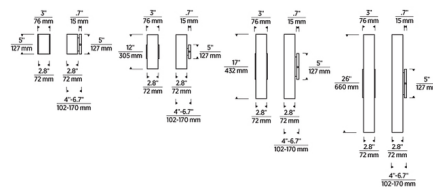

Description

The Pressa Round Outdoor Wall Sconce offers a modern, architectural aesthetic with its smooth cylindrical shade and rectangular backplate. A powerful LED uplight and downlight are emitted through etched glass diffusers, washing the wall in a soft glow and providing ambient illumination for walkways and other outdoor settings. Die-cast aluminum construction, a powder coat finish, and stainless steel hardware ensure durability against harsh outdoor elements, suitable for residential, hospitality, or commercial applications. 0-10V, ELV, and TRIAC dimmable. Note: Requires a 2 x 4 inch junction box.

Shown in black

Specifications

COLOR	N/A
BODY FINISH	Black
WATTAGE	10.6W
DIMMER	Low Voltage Electronic
DIMENSIONS	3"W x 5"H x 4"D
INTEGRATED LED MODULE	2 x LED/5.3W/120-277V LED
COUNTRY OF ORIGIN	China

Technical Information

LAMP LIFE	60000 hours
COLOR RENDERING	90 CRI
LAMP COLOR	2700K
LUMENS/WATT	167.36
LUMINOUS FLUX	887 lumens

CLICK TO VIEW PRODUCT

Notes: