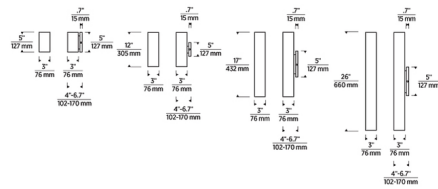

### Specifications

COLOR	N/A
BODY FINISH	Natural Brass
WATTAGE	10.6W
DIMMER	Low Voltage Electronic
DIMENSIONS	3"W x 5"H x 4"D
INTEGRATED LED MODULE	2 x LED/5.3W/120-277V LED
COUNTRY OF ORIGIN	China