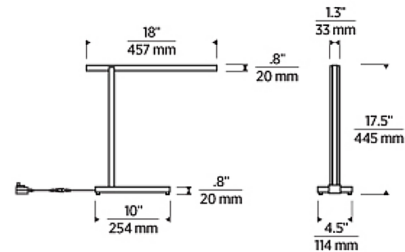

CLICK TO VIEW PRODUCT

Notes: