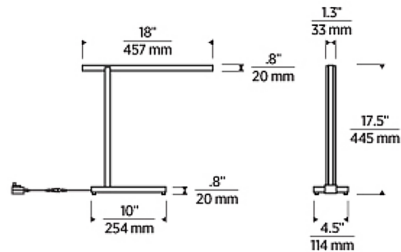

CLICK TO VIEW PRODUCT

Notes: