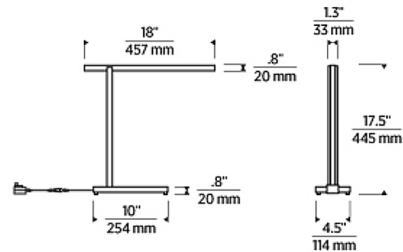

CLICK TO VIEW PRODUCT

Notes: