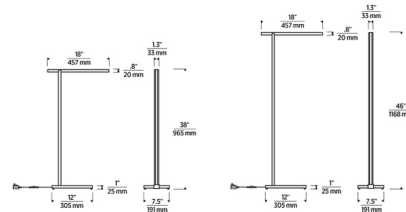

CLICK TO VIEW PRODUCT

Notes: