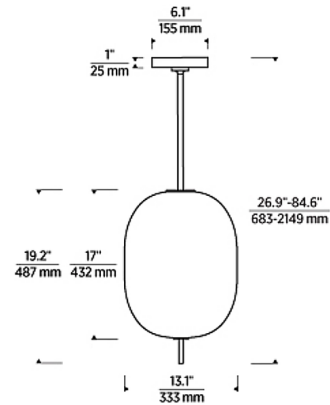

Shown in natural brass / clear

CLICK TO VIEW PRODUCT

Notes: