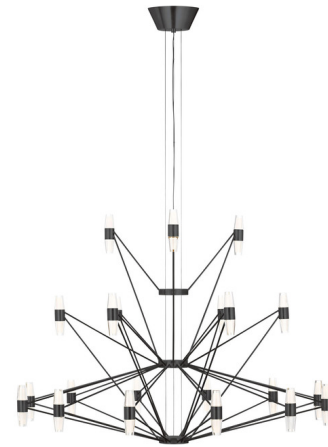

Lightology

lightology.com
866-954-4489
04-25-26

Project: _____

Company: _____

Location: _____ Fixture Type: _____

SPEC #: **TLG1313547**

Approved On: _____ Approved By: _____

Lassell Tall Chandelier

By Visual Comfort Modern

Description

The Lassell Tall Chandelier is a striking focal point in modern spaces with its angular frame and hint of mountain lux style. Delicate metal arms extend from the central hub, holding laser-etched crystal diffusers that create dimension and texture as LED light passes through. Place this piece in an entryway to welcome your guests, or over a dining table to create a chic environment. This item is made of natural brass, a living finish that will patina and warm over time, enhancing its richness. If the patina becomes uneven or spotty, a brass cleaner can restore the finish.

Specifications

COLOR	Clear
BODY FINISH	Dark Bronze
WATTAGE	70.4W
DIMMER	Low Voltage Electronic
DIMENSIONS	46"W x 31.8"H
INTEGRATED LED MODULE	44 x LED/1.6W/120-277V LED
COUNTRY OF ORIGIN	China

Technical Information

LAMP LIFE	50000 hours
COLOR RENDERING	90 CRI
LAMP COLOR	2700K
LUMENS/WATT	4,908.75
LUMINOUS FLUX	7854 lumens

Shown in dark bronze / clear

CLICK TO VIEW PRODUCT

Notes: