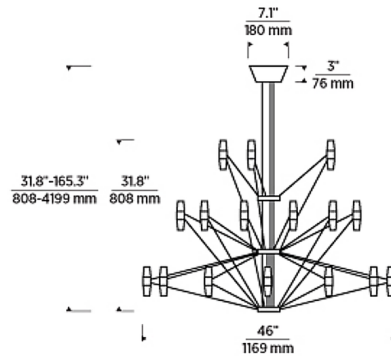

CLICK TO VIEW PRODUCT

Notes: