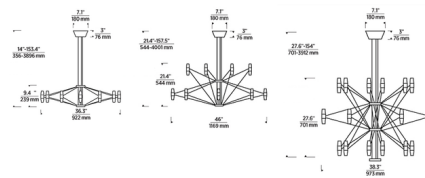

CLICK TO VIEW PRODUCT

Notes: