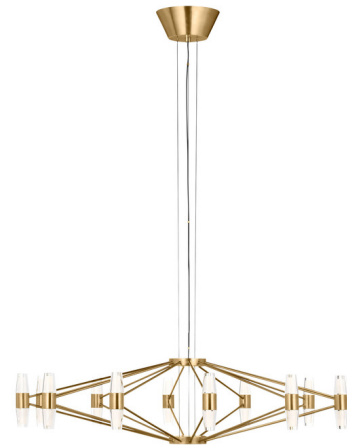

Lightology

lightology.com
866-954-4489
04-25-26

Project: _____
 Company: _____
 Location: _____ Fixture Type: _____
 SPEC #: **TLG1313554**
 Approved On: _____ Approved By: _____

Lassell Chandelier By Visual Comfort Modern

Description

The Lassell Chandelier is a striking focal point in modern spaces with its angular frame and hint of mountain lux style. Delicate metal arms extend from the central hub, holding laser-etched crystal diffusers that create dimension and texture as LED light passes through. Place this piece in an entryway to welcome your guests, or in a living area or dining room to create a chic environment. This item is made of natural brass, a living finish that will patina and warm over time, enhancing its richness. If the patina becomes uneven or spotty, a brass cleaner can restore the finish.

Specifications

COLOR	Clear
BODY FINISH	Natural Brass
WATTAGE	48W
DIMMER	Low Voltage Electronic
DIMENSIONS	36.3"W x 9.4"H
INTEGRATED LED MODULE	24 x LED/2W/120-277V LED
COUNTRY OF ORIGIN	China

Technical Information

LAMP LIFE	50000 hours
COLOR RENDERING	90 CRI
LAMP COLOR	2700K
LUMENS/WATT	2,618.00
LUMINOUS FLUX	5236 lumens

Shown in natural brass / clear

CLICK TO VIEW PRODUCT

Notes: