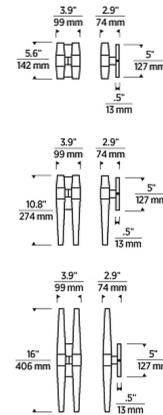

Specifications

COLOR	Clear
BODY FINISH	Dark Bronze
WATTAGE	14.4W
DIMMER	Low Voltage Electronic
DIMENSIONS	3.9"W x 5.6"H x 2.9"D
INTEGRATED LED MODULE	4 x LED/3.6W/120-277V LED
COUNTRY OF ORIGIN	China

Technical Information

LAMP LIFE	50000 hours
COLOR RENDERING	90 CRI
LAMP COLOR	2700K
LUMENS/WATT	480.00
LUMINOUS FLUX	1728 lumens

Shown in dark bronze / clear

CLICK TO VIEW PRODUCT

Notes: