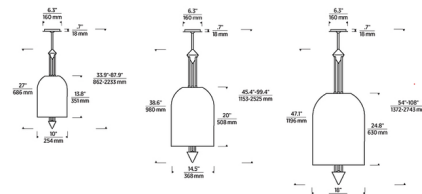

CLICK TO VIEW PRODUCT

Notes: