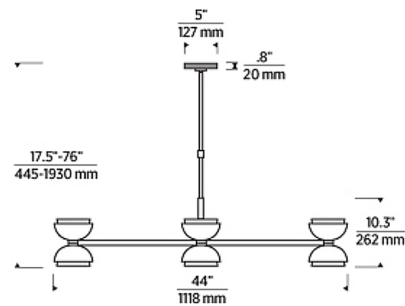

Specifications

COLOR	N/A
BODY FINISH	Polished Nickel
WATTAGE	25W
DIMMER	Low Voltage Electronic
DIMENSIONS	44"W x 10.3"H
INTEGRATED LED MODULE	4 x LED/6.25W/120-277V LED
COUNTRY OF ORIGIN	China

Technical Information

LAMP LIFE	50000 hours
COLOR RENDERING	90 CRI
LAMP COLOR	2700K
LUMENS/WATT	176.00
LUMINOUS FLUX	1100 lumens

Shown in polished nickel

CLICK TO VIEW PRODUCT

Notes: