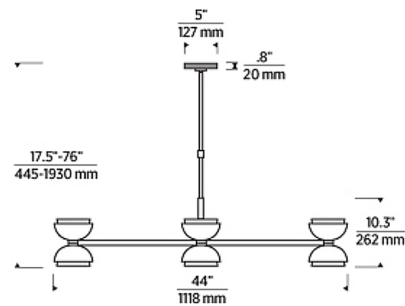

CLICK TO VIEW PRODUCT

Notes: