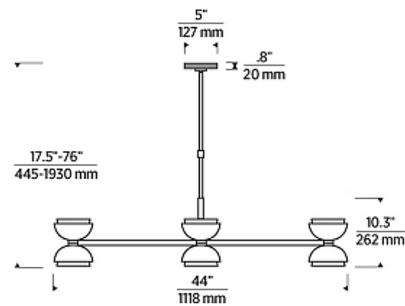

### Specifications

COLOR	N/A
BODY FINISH	Natural Brass
WATTAGE	25W
DIMMER	Low Voltage Electronic
DIMENSIONS	44"W x 10.3"H
INTEGRATED LED MODULE	4 x LED/6.25W/120-277V LED
COUNTRY OF ORIGIN	China

### Technical Information

LAMP LIFE	50000 hours
COLOR RENDERING	90 CRI
LAMP COLOR	2700K
LUMENS/WATT	176.00
LUMINOUS FLUX	1100 lumens

Notes:

Shown in natural brass

CLICK TO VIEW PRODUCT