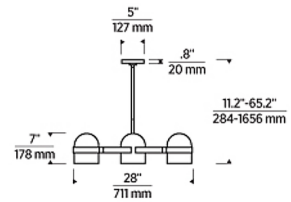

CLICK TO VIEW PRODUCT

Notes: