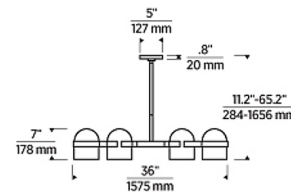

CLICK TO VIEW PRODUCT

Notes: