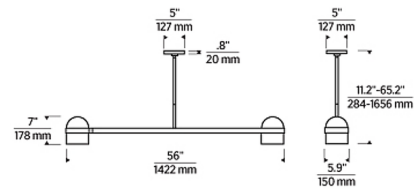

CLICK TO VIEW PRODUCT

Notes: