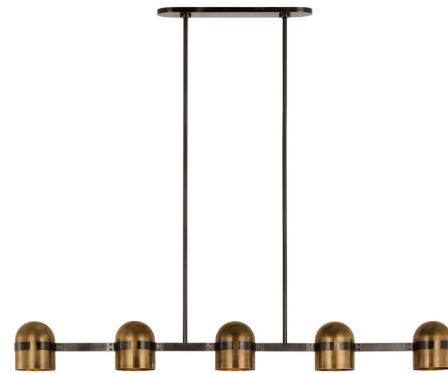

Lightology

lightology.com
866-954-4489
04-23-26

Project: _____
 Company: _____
 Location: _____ Fixture Type: _____
 SPEC #: **TLG1313594**
 Approved On: _____ Approved By: _____

Octavia X-Large Linear Chandelier By Visual Comfort Modern

Description

Crafted with precision and style, the Octavia X-Large Linear Chandelier pairs a sleek metal framework with domed metal shades, exuding modernity while preserving a timeless essence. Its distinctive profile enhances any setting, whether placed over a kitchen island or dining table. Crystal diffusers within the shades disperse the LED light, providing a glow of ambient illumination. TRIAC, ELV, and 0-10V dimmable. This item is made of natural brass, a living finish that will patina and warm over time, enhancing its richness. If the patina becomes uneven or spotty, a brass cleaner can restore the finish.

Specifications

COLOR Bright Worn Brass
 BODY FINISH Blackened Bronze
 WATTAGE 26.6W
 DIMMER Low Voltage Electronic
 DIMENSIONS 62"L x 5.9"W x 7"H
 INTEGRATED LED MODULE 5 x LED/5.32W/120-277V LED
 COUNTRY OF ORIGIN China

Technical Information

LAMP LIFE 50000 hours
 COLOR RENDERING 90 CRI
 LAMP COLOR 2700K
 LUMENS/WATT 200.00
 LUMINOUS FLUX 1064 lumens

Shown in blackened bronze / bright worn brass

CLICK TO VIEW PRODUCT

Notes: