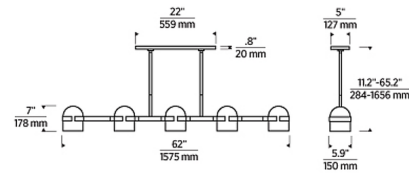

CLICK TO VIEW PRODUCT

Notes: