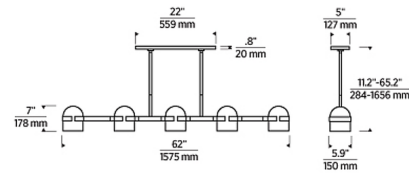

Description

Crafted with precision and style, the Octavia X-Large Linear Chandelier pairs a sleek metal framework with domed metal shades, exuding modernity while preserving a timeless essence. Its distinctive profile enhances any setting, whether placed over a kitchen island or dining table. Crystal diffusers within the shades disperse the LED light, providing a glow of ambient illumination. TRIAC, ELV, and 0-10V dimmable. This item is made of natural brass, a living finish that will patina and warm over time, enhancing its richness. If the patina becomes uneven or spotty, a brass cleaner can restore the finish.

Shown in blackened bronze / bright worn brass

Specifications

COLOR	Bright Worn Brass
BODY FINISH	Blackened Bronze
WATTAGE	26.6W
DIMMER	Low Voltage Electronic
DIMENSIONS	62"L x 5.9"W x 7"H
INTEGRATED LED MODULE	5 x LED/5.32W/120-277V LED
COUNTRY OF ORIGIN	China