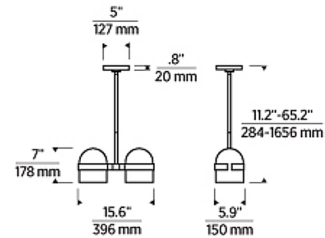

CLICK TO VIEW PRODUCT

Notes: