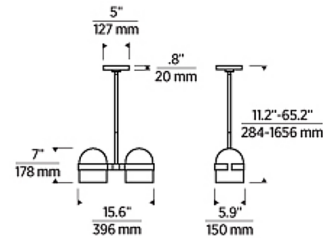

CLICK TO VIEW PRODUCT

Notes: