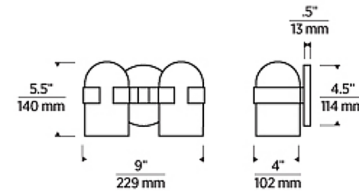

CLICK TO VIEW PRODUCT

Notes: