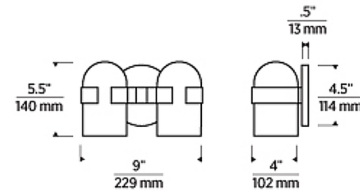

CLICK TO VIEW PRODUCT

Notes: