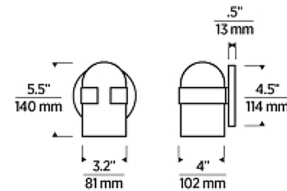

### Specifications

COLOR . . . . . Bright Worn Brass  
BODY FINISH . . . . . Blackened Bronze  
WATTAGE . . . . . 5W  
DIMMER . . . . . Low Voltage Electronic  
DIMENSIONS . . . . . 5"W x 5.5"H x 4"D  
INTEGRATED LED MODULE . . . . . 1 x LED/5W/120V LED  
COUNTRY OF ORIGIN . . . . . China