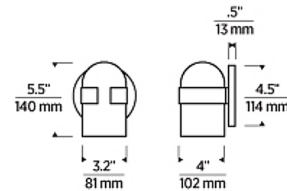

### Specifications

COLOR	Bright Worn Brass
BODY FINISH	Blackened Bronze
WATTAGE	5W
DIMMER	Low Voltage Electronic
DIMENSIONS	5"W x 5.5"H x 4"D
INTEGRATED LED MODULE	1 x LED/5W/120V LED
COUNTRY OF ORIGIN	China