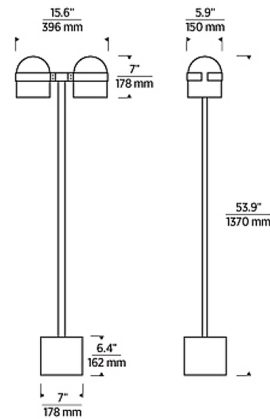

CLICK TO VIEW PRODUCT

Notes: