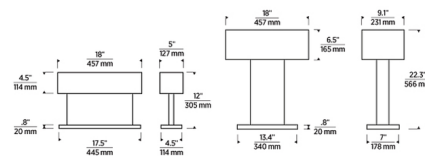

Shown in dark bronze / white alabaster

Specifications

COLOR White Alabaster
 BODY FINISH Dark Bronze
 WATTAGE 33W
 DIMMER Included
 DIMENSIONS 18"W x 12"H x 5"D
 INTEGRATED LED MODULE 1 x LED/33W/120V LED
 COUNTRY OF ORIGIN China