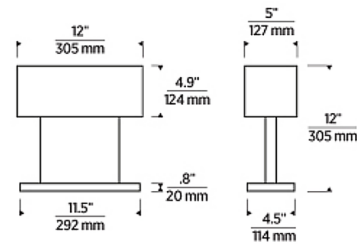

### Specifications

COLOR	White Alabaster
BODY FINISH	Natural Brass
WATTAGE	22.1W
DIMMER	Included
DIMENSIONS	12"W x 12"H x 5"D
INTEGRATED LED MODULE	1 x LED/22.1W/120V LED
COUNTRY OF ORIGIN	China