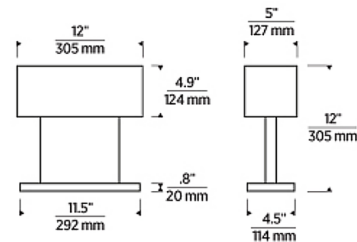

CLICK TO VIEW PRODUCT

Notes: