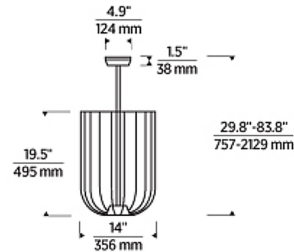

Specifications

COLOR	N/A
BODY FINISH	Polished Antique Brass
WATTAGE	19.5W
DIMMER	Low Voltage Electronic
DIMENSIONS	14"W x 19.5"H
INTEGRATED LED MODULE	2 x LED/9.75W/120-277V LED
COUNTRY OF ORIGIN	China

Technical Information

LAMP LIFE	50000 hours
COLOR RENDERING	90 CRI
LAMP COLOR	2700K
LUMENS/WATT	101.23
LUMINOUS FLUX	987 lumens

Shown in polished antique brass

CLICK TO VIEW PRODUCT

Notes: