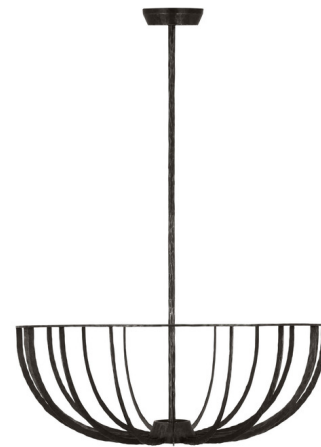

## Sanchi Convertible Semi Flush / Pendant By Visual Comfort Modern

### Description

The Sanchi Convertible Semi Flush / Pendant epitomizes modern luxe. Skilled craftsmen meticulously hand-hammer each piece, infusing unique character into every detail. An integrated LED upright and downlight highlight the intricately hammered surface while filling your space with a warm glow. This fixture can be installed as a semi flush ceiling light or as a pendant. TRIAC, ELV, and 0-10V dimmable. This item is made of natural brass, a living finish that will patina and warm over time, enhancing its richness. If the patina becomes uneven or spotty, a brass cleaner can restore the finish.

### Specifications

COLOR	N/A
BODY FINISH	Aged Iron
WATTAGE	19.5W
DIMMER	Low Voltage Electronic
DIMENSIONS	28"W x 10.8"H
INTEGRATED LED MODULE	2 x LED/9.75W/120-277V LED
COUNTRY OF ORIGIN	China

### Technical Information

LAMP LIFE	50000 hours
COLOR RENDERING	90 CRI
LAMP COLOR	2700K
LUMENS/WATT	101.23
LUMINOUS FLUX	987 lumens

Shown in aged iron

CLICK TO VIEW PRODUCT

Notes: