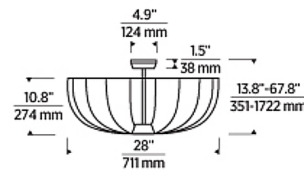

CLICK TO VIEW PRODUCT

Notes: