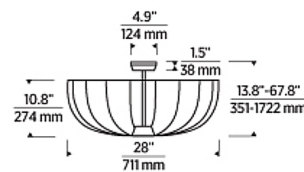

CLICK TO VIEW PRODUCT

Notes: