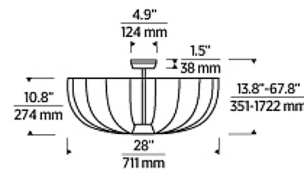

CLICK TO VIEW PRODUCT

Notes: