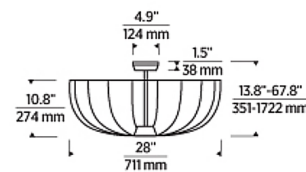

CLICK TO VIEW PRODUCT

Notes: