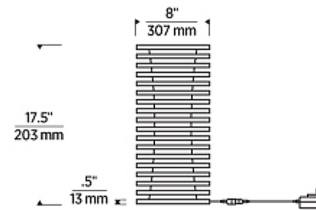

CLICK TO VIEW PRODUCT

Notes: