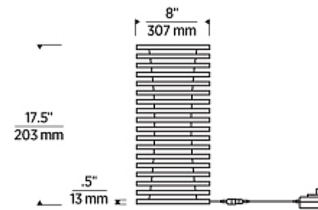

CLICK TO VIEW PRODUCT

Notes: