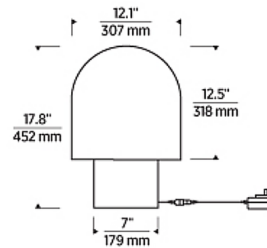

CLICK TO VIEW PRODUCT

Notes: