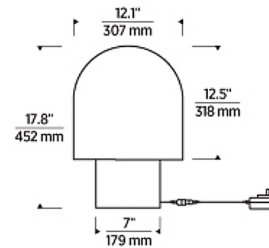

Shown in dark travertine

Specifications

COLOR	N/A
BODY FINISH	Dark Travertine
WATTAGE	5.8W
DIMMER	Included
DIMENSIONS	12.1"W x 17.8"H
INTEGRATED LED MODULE	1 x LED/5.8W/120V LED
COUNTRY OF ORIGIN	China

Technical Information