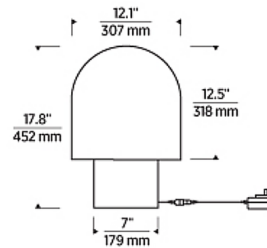

Shown in dark travertine

Specifications

COLOR	N/A
BODY FINISH	Dark Travertine
WATTAGE	5.8W
DIMMER	Included
DIMENSIONS	12.1"W x 17.8"H
INTEGRATED LED MODULE	1 x LED/5.8W/120V LED
COUNTRY OF ORIGIN	China

Technical Information