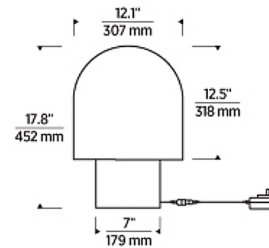

Shown in natural travertine

Specifications

COLOR	N/A
BODY FINISH	Natural Travertine
WATTAGE	5.8W
DIMMER	Included
DIMENSIONS	12.1"W x 17.8"H
INTEGRATED LED MODULE	1 x LED/5.8W/120V LED
COUNTRY OF ORIGIN	China