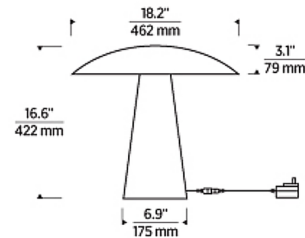

CLICK TO VIEW PRODUCT

Notes: