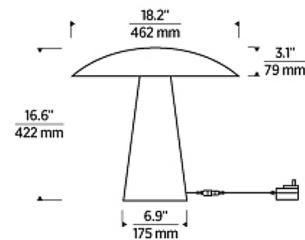

Shown in polished nickel / polished nickel

Specifications

COLOR	Polished Nickel
BODY FINISH	Polished Nickel
WATTAGE	11W
DIMMER	Included
DIMENSIONS	18.2"W x 16.6"H
INTEGRATED LED MODULE	1 x LED/11W/120V LED
COUNTRY OF ORIGIN	China