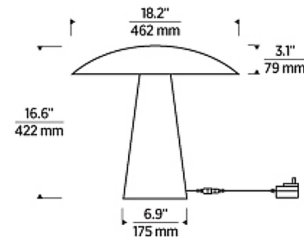

Shown in polished nickel / polished nickel

Specifications

COLOR	Polished Nickel
BODY FINISH	Polished Nickel
WATTAGE	11W
DIMMER	Included
DIMENSIONS	18.2"W x 16.6"H
INTEGRATED LED MODULE	1 x LED/11W/120V LED
COUNTRY OF ORIGIN	China