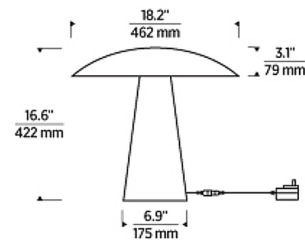

CLICK TO VIEW PRODUCT

Notes: