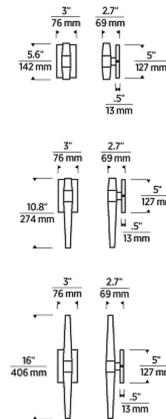

Specifications

COLOR	Clear
BODY FINISH	Polished Nickel
WATTAGE	7.2W
DIMMER	Low Voltage Electronic
DIMENSIONS	3"W x 16"H x 2.7"D
INTEGRATED LED MODULE	2 x LED/3.6W/120V LED
COUNTRY OF ORIGIN	China

Technical Information

LAMP LIFE	50000 hours
COLOR RENDERING	.90 CRI
LAMP COLOR	2700K
LUMENS/WATT	240.00
LUMINOUS FLUX	864 lumens

Shown in polished nickel / clear

CLICK TO VIEW PRODUCT

Notes: