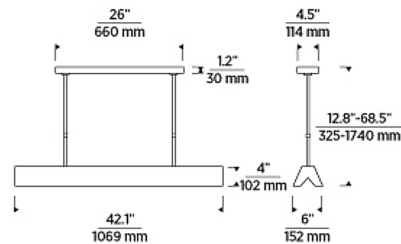

CLICK TO VIEW PRODUCT

Notes: