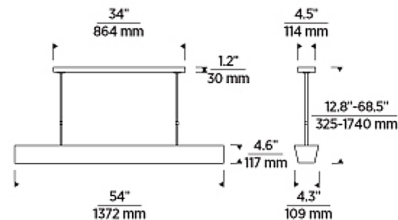

CLICK TO VIEW PRODUCT

Notes: