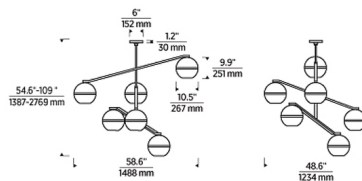

Specifications

COLOR Clear
 BODY FINISH Blackened Forged
 WATTAGE 12W
 DIMMER Low Voltage Electronic
 DIMENSIONS 58.6"W x 52.9"H x 48.6"D
 BULB INCLUDED 6 x T6/Candelabra (E12)/2W/120V LED
 COUNTRY OF ORIGIN China

Technical Information

LAMP LIFE 25000 hours
 COLOR RENDERING 90 CRI
 LAMP COLOR 2700K
 LUMENS/WATT 552.00
 LUMINOUS FLUX 1104 lumens

Shown in blackened forged / clear

CLICK TO VIEW PRODUCT

Notes: