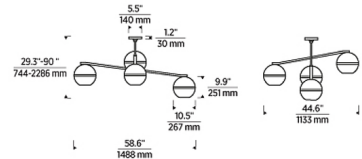

CLICK TO VIEW PRODUCT

Notes: