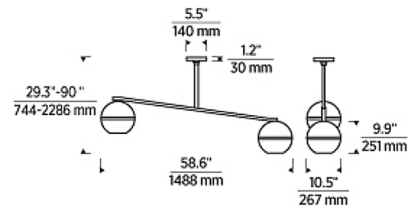

CLICK TO VIEW PRODUCT

Notes: