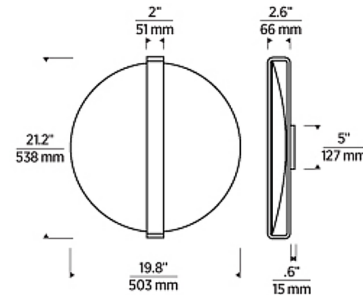

CLICK TO VIEW PRODUCT

Notes: