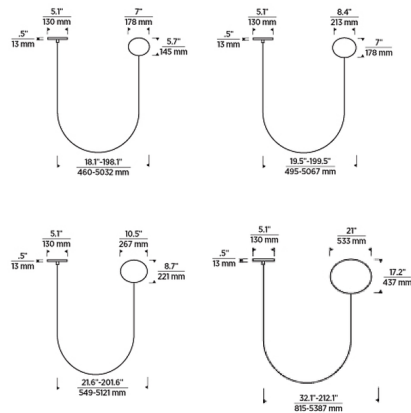

### Specifications

COLOR . . . . . Opal Etched  
 BODY FINISH . . . . . Matte Black  
 WATTAGE . . . . . 10W  
 DIMMER . . . . . Low Voltage Electronic  
 DIMENSIONS . . . . . 7"W x 5.7"H  
 INTEGRATED LED MODULE . . . . . 1 x LED/10W/120-277V LED  
 COUNTRY OF ORIGIN . . . . . China

### Technical Information

LAMP LIFE . . . . . 50000 hours  
 COLOR RENDERING . . . . . 90 CRI  
 LAMP COLOR . . . . . 2700K  
 LUMENS/WATT . . . . . 65.00  
 LUMINOUS FLUX . . . . . 650 lumens

Shown in matte black / opal etched