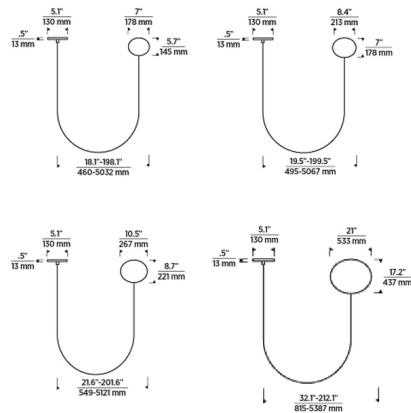

Specifications

COLOR Opal Etched
 BODY FINISH Matte Black
 WATTAGE 10W
 DIMMER Low Voltage Electronic
 DIMENSIONS 7"W x 5.7"H
 INTEGRATED LED MODULE 1 x LED/10W/120-277V LED
 COUNTRY OF ORIGIN China

Technical Information

LAMP LIFE 50000 hours
 COLOR RENDERING 90 CRI
 LAMP COLOR 2700K
 LUMENS/WATT 65.00
 LUMINOUS FLUX 650 lumens

Shown in matte black / opal etched

CLICK TO VIEW PRODUCT

Notes: