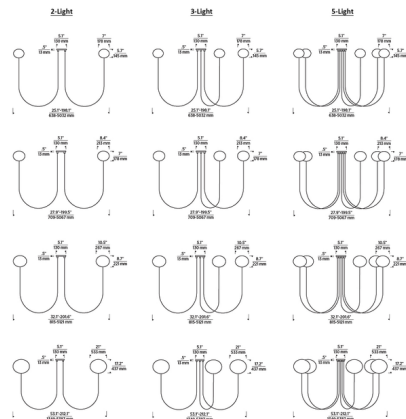

By Visual Comfort Modern

Description

With its glass globes that appear to float like balloons, the Helium Multi-Light Chandelier is a modern sculptural piece that adds an artistic, whimsical touch to your space. Hidden attachments and a low profile canopy remain discreet, while the draped cables and glowing glass elements bring the playful yet elevated concept to life. TRIAC, ELV, or 0-10V dimmable.

Specifications

COLOR Opal Etched
 BODY FINISH Matte Black
 WATTAGE 30W
 DIMMER Low Voltage Electronic
 DIMENSIONS 10.5"W x 8.7"H
 INTEGRATED LED MODULE 3 x LED/10W/120-277V LED
 COUNTRY OF ORIGIN China

Technical Information

LAMP LIFE 50000 hours
 COLOR RENDERING 90 CRI
 LAMP COLOR 2700K
 LUMENS/WATT 174.00
 LUMINOUS FLUX 1740 lumens

Shown in matte black / opal etched

CLICK TO VIEW PRODUCT

Notes: