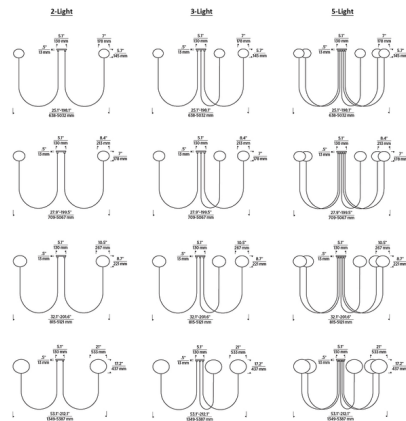

Description

With its glass globes that appear to float like balloons, the Helium Multi-Light Chandelier is a modern sculptural piece that adds an artistic, whimsical touch to your space. Hidden attachments and a low profile canopy remain discreet, while the draped cables and glowing glass elements bring the playful yet elevated concept to life. TRIAC, ELV, or 0-10V dimmable.

Specifications

COLOR Opal Etched
 BODY FINISH Matte Black
 WATTAGE 30W
 DIMMER Low Voltage Electronic
 DIMENSIONS 10.5"W x 8.7"H
 INTEGRATED LED MODULE 3 x LED/10W/120-277V LED
 COUNTRY OF ORIGIN China

Technical Information

LAMP LIFE 50000 hours
 COLOR RENDERING 90 CRI
 LAMP COLOR 2700K
 LUMENS/WATT 174.00
 LUMINOUS FLUX 1740 lumens

Shown in matte black / opal etched

CLICK TO VIEW PRODUCT

Notes: