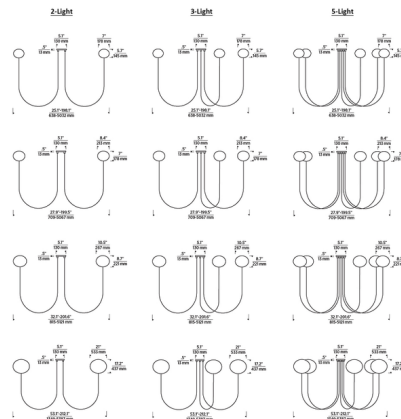

By Visual Comfort Modern

Description

With its glass globes that appear to float like balloons, the Helium Multi-Light Chandelier is a modern sculptural piece that adds an artistic, whimsical touch to your space. Hidden attachments and a low profile canopy remain discreet, while the draped cables and glowing glass elements bring the playful yet elevated concept to life. TRIAC, ELV, or 0-10V dimmable.

Specifications

COLOR Opal Etched
 BODY FINISH Matte Black
 WATTAGE 50W
 DIMMER Low Voltage Electronic
 DIMENSIONS 10.5"W x 8.7"H
 INTEGRATED LED MODULE 5 x LED/10W/120-277V LED
 COUNTRY OF ORIGIN China

Technical Information

LAMP LIFE 50000 hours
 COLOR RENDERING 90 CRI
 LAMP COLOR 2700K
 LUMENS/WATT 290.00
 LUMINOUS FLUX 2900 lumens

Shown in matte black / opal etched

CLICK TO VIEW PRODUCT

Notes: