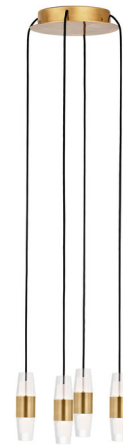

## Lassell Round Multi-Light Chandelier

By Visual Comfort Modern

### Description

The Lassell Round Multi-Light Chandelier draws the eye as a centerpiece in contemporary environments, combining modern flair with a hint of mountain lux style. A suspension of LED lights with laser-etched crystal diffusers, the Lassell disperses warm ambient illumination and offers texture and dimension as light filters through the crystal. The lights can be hung at a uniform level or staggered in height for a dramatic effect. This chandelier makes a chic contemporary statement in your entryway, living room, or stairway. Includes a 120-277V driver, TRIAC or ELV dimmable. The Natural Brass is a living finish that will patina over time. If it becomes uneven or spotty, a brass cleaner can restore the finish.

### Specifications

COLOR	Clear
BODY FINISH	Natural Brass
WATTAGE	14.4W
DIMMER	Low Voltage Electronic
DIMENSIONS	10.3"W x 5.8"H
INTEGRATED LED MODULE	4 x LED/3.6W/120-277V LED
COUNTRY OF ORIGIN	China

### Technical Information

LAMP LIFE	50000 hours
COLOR RENDERING	90 CRI
LAMP COLOR	2700K
LUMENS/WATT	253.33
LUMINOUS FLUX	912 lumens

Shown in natural brass / clear

CLICK TO VIEW PRODUCT

Notes: