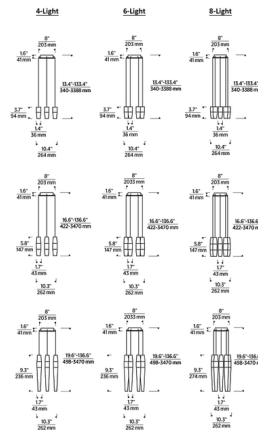

### Description

The Lassell Round Multi-Light Chandelier draws the eye as a centerpiece in contemporary environments, combining modern flair with a hint of mountain lux style. A suspension of LED lights with laser-etched crystal diffusers, the Lassell disperses warm ambient illumination and offers texture and dimension as light filters through the crystal. The lights can be hung at a uniform level or staggered in height for a dramatic effect. This chandelier makes a chic contemporary statement in your entryway, living room, or stairway. Includes a 120-277V driver, TRIAC or ELV dimmable. The Natural Brass is a living finish that will patina over time. If it becomes uneven or spotty, a brass cleaner can restore the finish.

### Specifications

COLOR	Clear
BODY FINISH	Natural Brass
WATTAGE	14.4W
DIMMER	Low Voltage Electronic
DIMENSIONS	10.3"W x 5.8"H
INTEGRATED LED MODULE	4 x LED/3.6W/120-277V LED
COUNTRY OF ORIGIN	China

### Technical Information

LAMP LIFE	50000 hours
COLOR RENDERING	90 CRI
LAMP COLOR	2700K
LUMENS/WATT	253.33
LUMINOUS FLUX	912 lumens

Shown in natural brass / clear

CLICK TO VIEW PRODUCT

Notes: