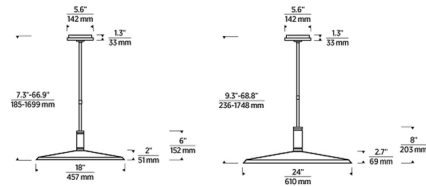

CLICK TO VIEW PRODUCT

Notes: