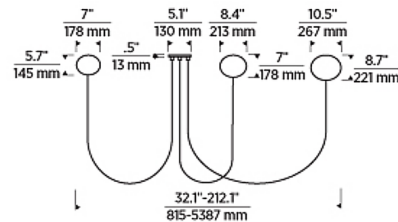

Specifications

COLOR Opal Etched
 BODY FINISH Matte Black
 WATTAGE 57W
 DIMMER Low Voltage Electronic
 DIMENSIONS 32.1"W x 8.7"H
 INTEGRATED LED MODULE 3 x LED/19W/120-277V LED
 COUNTRY OF ORIGIN China

Technical Information

LAMP LIFE 50000 hours
 COLOR RENDERING 90 CRI
 LAMP COLOR 2700K
 LUMENS/WATT 96.84
 LUMINOUS FLUX 1840 lumens

Shown in matte black / opal etched

CLICK TO VIEW PRODUCT

Notes: