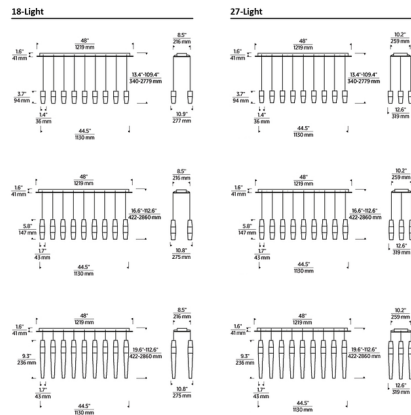

Description

The Lassell Linear Multi-Light Chandelier catches the eye with its modern flair infused with a hint of mountain lux style. A suspension of LED lights and laser-etched crystal diffusers, the Lassell disperses warm ambient illumination and offers texture and dimension as light filters through the crystal. The lights can be hung at a uniform level or staggered in height for a dramatic effect. This chandelier makes a chic contemporary statement in your living room or dining area. 120V: TRIAC and ELV dimmable. 277V: 0-10V dimmable. The Natural Brass is a living finish that will patina over time. If it becomes uneven or spotty, a brass cleaner can restore the finish. Note: Requires a junction box rated for fixtures weighing more than 50 lb.

Specifications

COLOR	Clear
BODY FINISH	Natural Brass
WATTAGE	129.6W
DIMMER	Low Voltage Electronic
DIMENSIONS	44.5"L x 10.8"W x 9.3"H
INTEGRATED LED MODULE	18 x LED/7.2W/120V LED
COUNTRY OF ORIGIN	China

Technical Information

LAMP LIFE	50000 hours
COLOR RENDERING	90 CRI
LAMP COLOR	2700K
LUMENS/WATT	1,140.00
LUMINOUS FLUX	8208 lumens

Shown in natural brass / clear

CLICK TO VIEW PRODUCT

Notes: