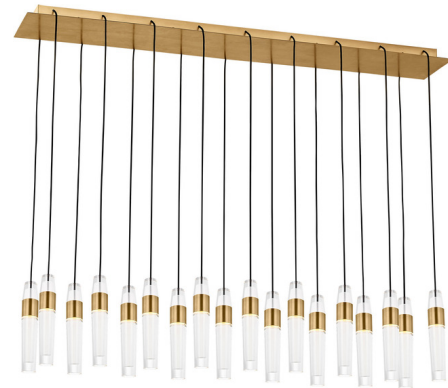

Lightology

lightology.com
866-954-4489
04-25-26

Project: _____
 Company: _____
 Location: _____ Fixture Type: _____
 SPEC #: **TLG1313707**
 Approved On: _____ Approved By: _____

Lassell Linear Multi-Light Chandelier By Visual Comfort Modern

Description

The Lassell Linear Multi-Light Chandelier catches the eye with its modern flair infused with a hint of mountain lux style. A suspension of LED lights and laser-etched crystal diffusers, the Lassell disperses warm ambient illumination and offers texture and dimension as light filters through the crystal. The lights can be hung at a uniform level or staggered in height for a dramatic effect. This chandelier makes a chic contemporary statement in your living room or dining area. 120V: TRIAC and ELV dimmable. 277V: 0-10V dimmable. The Natural Brass is a living finish that will patina over time. If it becomes uneven or spotty, a brass cleaner can restore the finish. Note: Requires a junction box rated for fixtures weighing more than 50 lb.

Specifications

COLOR	Clear
BODY FINISH	Natural Brass
WATTAGE	129.6W
DIMMER	Low Voltage Electronic
DIMENSIONS	44.5"L x 10.8"W x 9.3"H
INTEGRATED LED MODULE	18 x LED/7.2W/120V LED
COUNTRY OF ORIGIN	China

Technical Information

LAMP LIFE	50000 hours
COLOR RENDERING	90 CRI
LAMP COLOR	2700K
LUMENS/WATT	1,140.00
LUMINOUS FLUX	8208 lumens

Shown in natural brass / clear

CLICK TO VIEW PRODUCT

Notes: