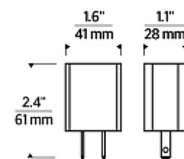

Shown in black

Specifications

COLOR	N/A
BODY FINISH	Black
WATTAGE	N/A
DIMMER	N/A
DIMENSIONS	1.6"W x 2.4"H x 1.1"D
BULB	N/A

CLICK TO VIEW PRODUCT

Notes: