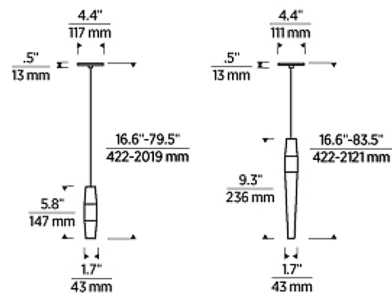

### Specifications

COLOR	Clear
BODY FINISH	Natural Brass
WATTAGE	7.2W
DIMMER	Low Voltage Electronic
DIMENSIONS	1.7"W x 9.3"H
INTEGRATED LED MODULE	1 x LED/7.2W/120V LED
COUNTRY OF ORIGIN	China

### Technical Information

LAMP LIFE	50000 hours
COLOR RENDERING	90 CRI
LAMP COLOR	2700K
LUMENS/WATT	63.33
LUMINOUS FLUX	456 lumens

Shown in natural brass / clear

CLICK TO VIEW PRODUCT

Notes: