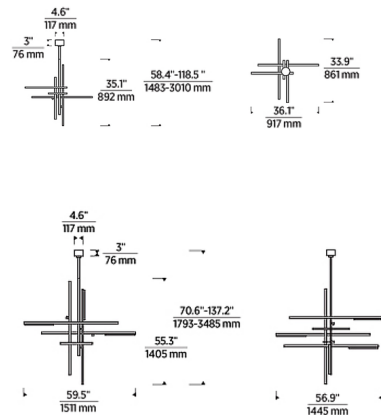

Specifications

COLOR Crystal
 BODY FINISH Hand Rubbed Antique Brass
 WATTAGE 59W
 DIMMER Standard 120V
 DIMENSIONS 56.9"W x 55.3"H x 56.9"D
 INTEGRATED LED MODULE 1 x LED/59W/120-277V LED
 COUNTRY OF ORIGIN China

Technical Information

LAMP LIFE 50000 hours
 COLOR RENDERING 90 CRI
 LAMP COLOR 2700K
 LUMENS/WATT 50.00
 LUMINOUS FLUX 2950 lumens

Shown in hand rubbed antique brass / crystal

CLICK TO VIEW PRODUCT

Notes: