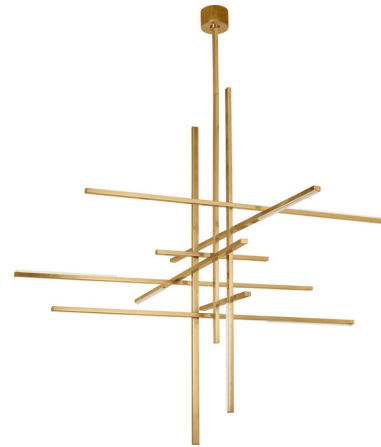

Lightology

lightology.com
866-954-4489
04-25-26

Project: _____
 Company: _____
 Location: _____ Fixture Type: _____
 SPEC #: **TLG1313760**
 Approved On: _____ Approved By: _____

Cityscape Chandelier By Visual Comfort Modern

Description

The Cityscape Chandelier brings a bustling metropolis vibe to your interior space. Its sculptural arrangement of intersecting metal rods illuminated with LED light, creates a harmonious interplay of bold form and sensible function, perfect for a variety of styles. This item is made of natural brass, a living finish that will patina and warm over time, enhancing its richness. If the patina becomes uneven or spotty, a brass cleaner can restore the finish. On the 36.1 inch wide chandelier, the shades can be rotated to create a lighting experience unique to your space. Note: Due to the weight of the 56.9 inch fixture, additional ceiling support is required.

Specifications

COLOR Crystal
 BODY FINISH Hand Rubbed Antique Brass
 WATTAGE 59W
 DIMMER Standard 120V
 DIMENSIONS 56.9"W x 55.3"H x 56.9"D
 INTEGRATED LED MODULE 1 x LED/59W/120-277V LED
 COUNTRY OF ORIGIN China

Technical Information

LAMP LIFE 50000 hours
 COLOR RENDERING 90 CRI
 LAMP COLOR 2700K
 LUMENS/WATT 50.00
 LUMINOUS FLUX 2950 lumens

Shown in hand rubbed antique brass / crystal

CLICK TO VIEW PRODUCT

Notes: