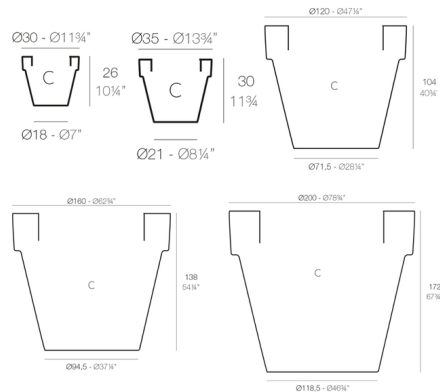

Description

The Studio Vandom Maceta Planter plays an important role in creating a sensory experience while enhancing your visual atmosphere. The double layer planter is made of polyethylene resin by rotational moulding. 100% Recyclable. Item suitable for indoor and outdoor use.

Shown in purjai red

Specifications

COLOR	N/A
BODY FINISH	Purjai Red
WATTAGE	N/A
DIMMER	N/A
DIMENSIONS	11.75"W x 10.25"H x 11.75"D
BULB	N/A
COUNTRY OF ORIGIN	Spain

CLICK TO VIEW PRODUCT

Notes: