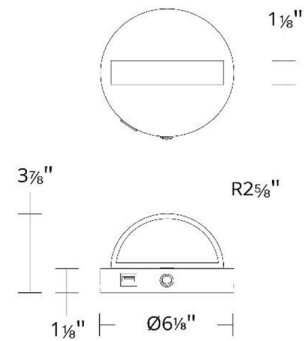

CLICK TO VIEW PRODUCT

Notes: