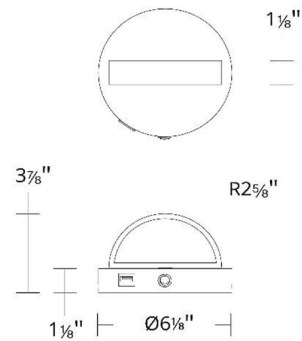

CLICK TO VIEW PRODUCT

Notes: