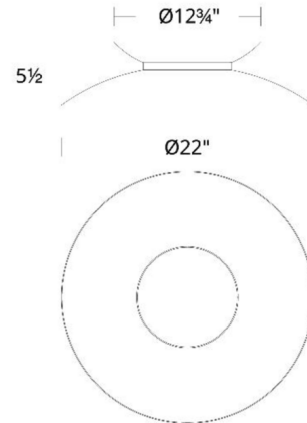

Specifications

COLOR N/A
BODY FINISH Black
WATTAGE 27W
DIMMER Low Voltage Electronic
DIMENSIONS 22"W x 5.5"H
INTEGRATED LED MODULE 1 x LED/27W/120-277V LED

Technical Information

LAMP LIFE 50000 hours
COLOR RENDERING 90 CRI
LAMP COLOR 2700K
LUMENS/WATT 56.22
LUMINOUS FLUX 1518 lumens

Shown in black

CLICK TO VIEW PRODUCT

Notes: