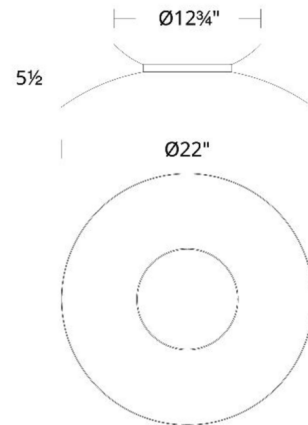

Specifications

COLOR N/A
BODY FINISH Black
WATTAGE 27W
DIMMER Low Voltage Electronic
DIMENSIONS 22"W x 5.5"H
INTEGRATED LED MODULE 1 x LED/27W/120-277V LED

Technical Information

LAMP LIFE 50000 hours
COLOR RENDERING 90 CRI
LAMP COLOR 2700K
LUMENS/WATT 56.22
LUMINOUS FLUX 1518 lumens

Shown in black

CLICK TO VIEW PRODUCT

Notes: