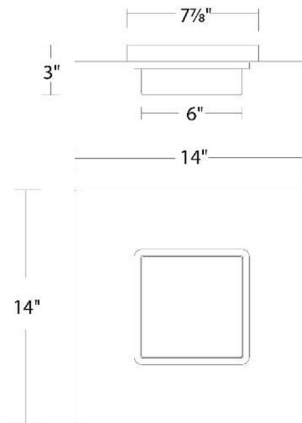

Lightology

lightology.com
866-954-4489
04-22-26

Project: _____

Company: _____

Location: _____ Fixture Type: _____

SPEC #: **WAC1313794**

Approved On: _____ Approved By: _____

Double Decker Ceiling Light By WAC Lighting

Description

The Double Decker Ceiling Light Fixture uses complementary forms and contrasting finishes for a delightful combination. The opal glass diffuser is crowned by a thin black frame and backed by a large square in Aged Brass. Dimmable with ELV (100-10%) or TRIAC (100-5%).

Specifications

COLOR	N/A
BODY FINISH	Black / Aged Brass
WATTAGE	22W
DIMMER	Low Voltage Electronic
DIMENSIONS	14"W x 3"H
INTEGRATED LED MODULE	1 x LED/22W/120V LED

Technical Information

LAMP LIFE	50000 hours
COLOR RENDERING	90 CRI
LAMP COLOR	2700K
LUMENS/WATT	43.77
LUMINOUS FLUX	963 lumens

Shown in black / aged brass

CLICK TO VIEW PRODUCT

Notes: